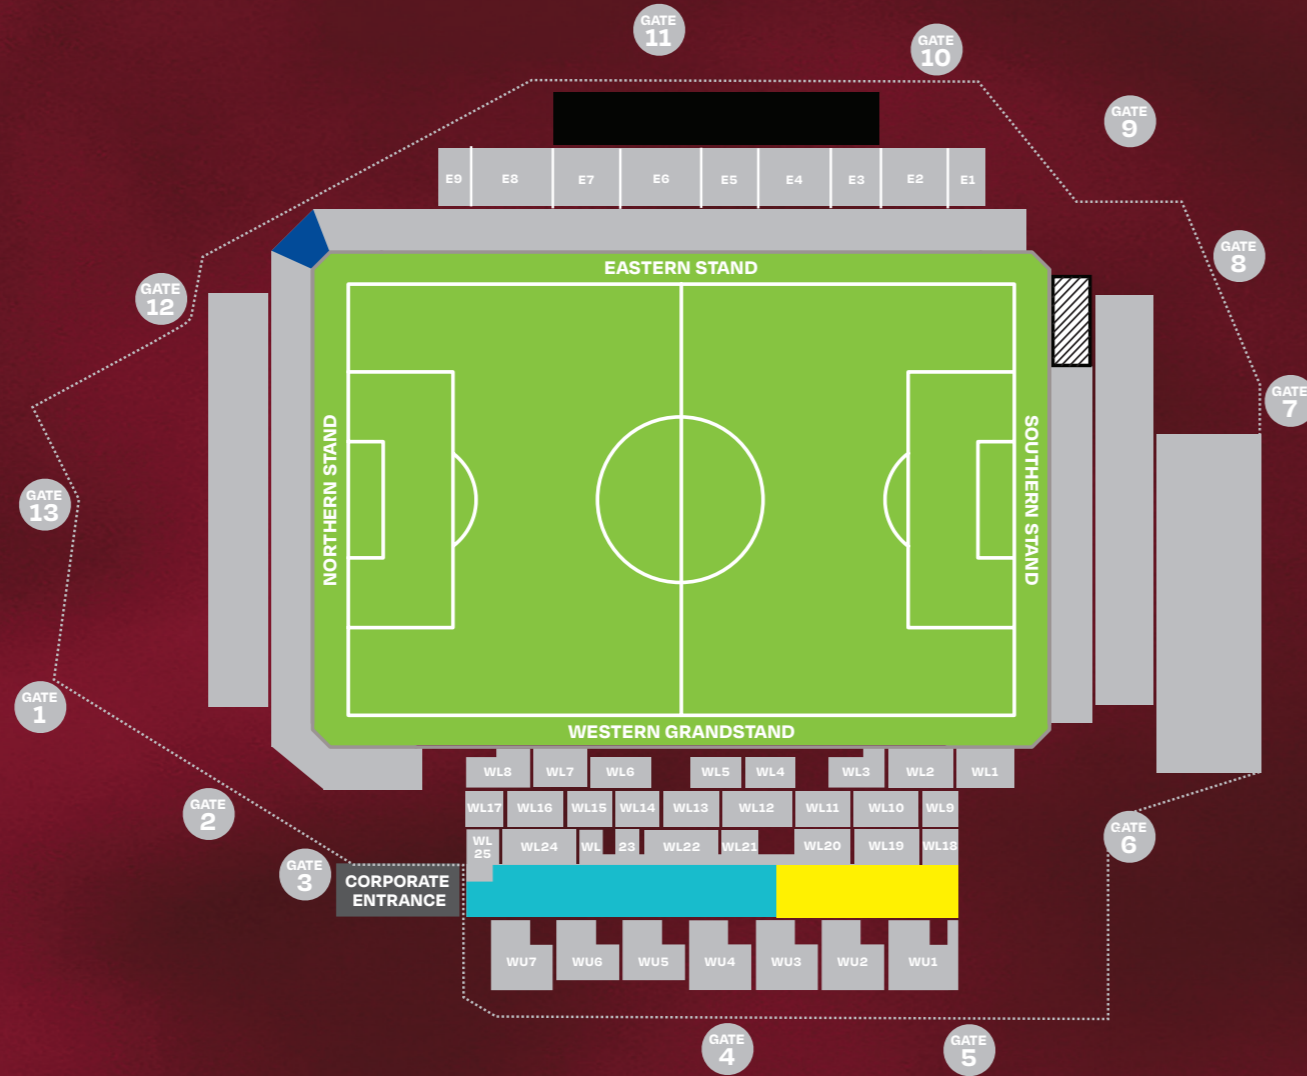

Coopers Stadium Map

- Corporate Suites
- Comwire Club
- RAA Lounge
- Australian Outdoor Living Deck

Please see below the fixtures and tiering for the 2024/25 season.

Round	Date	Kickoff	Opponent	Tier
2	Saturday, 26 October 2024	4:30 PM	Central Coast Mariners	1
4	Saturday, 9 November 2024	8:00 PM	Western United	1
6	Friday, 29 November 2024	7:05 PM	Perth Glory	2
9	Friday, 20 December 2024	7:05 PM	Sydney FC	2
10	Friday, 27 December 2024	7:05 PM	Western Sydney Wanderers	2
15	Saturday, 18 January 2025	7:05 PM	Melbourne Victory	Original Rivalry
16	Wednesday, 22 January 2025	7:00 PM	Auckland FC	2
18	Friday, 7 February 2025	7:05 PM	Melbourne City	1
19	Saturday, 15 February 2025	7:05 PM	Newcastle Jets	2
22	Saturday, 8 March 2025	4:30 PM	Brisbane Roar	2
23	Friday, 14 March 2025	7:05 PM	Macarthur FC	2
25	Saturday, 5 April 2025	7:05 PM	Sydney FC	1
27	Friday, 18 April 2025	7:05 PM	Wellington Phoenix	1