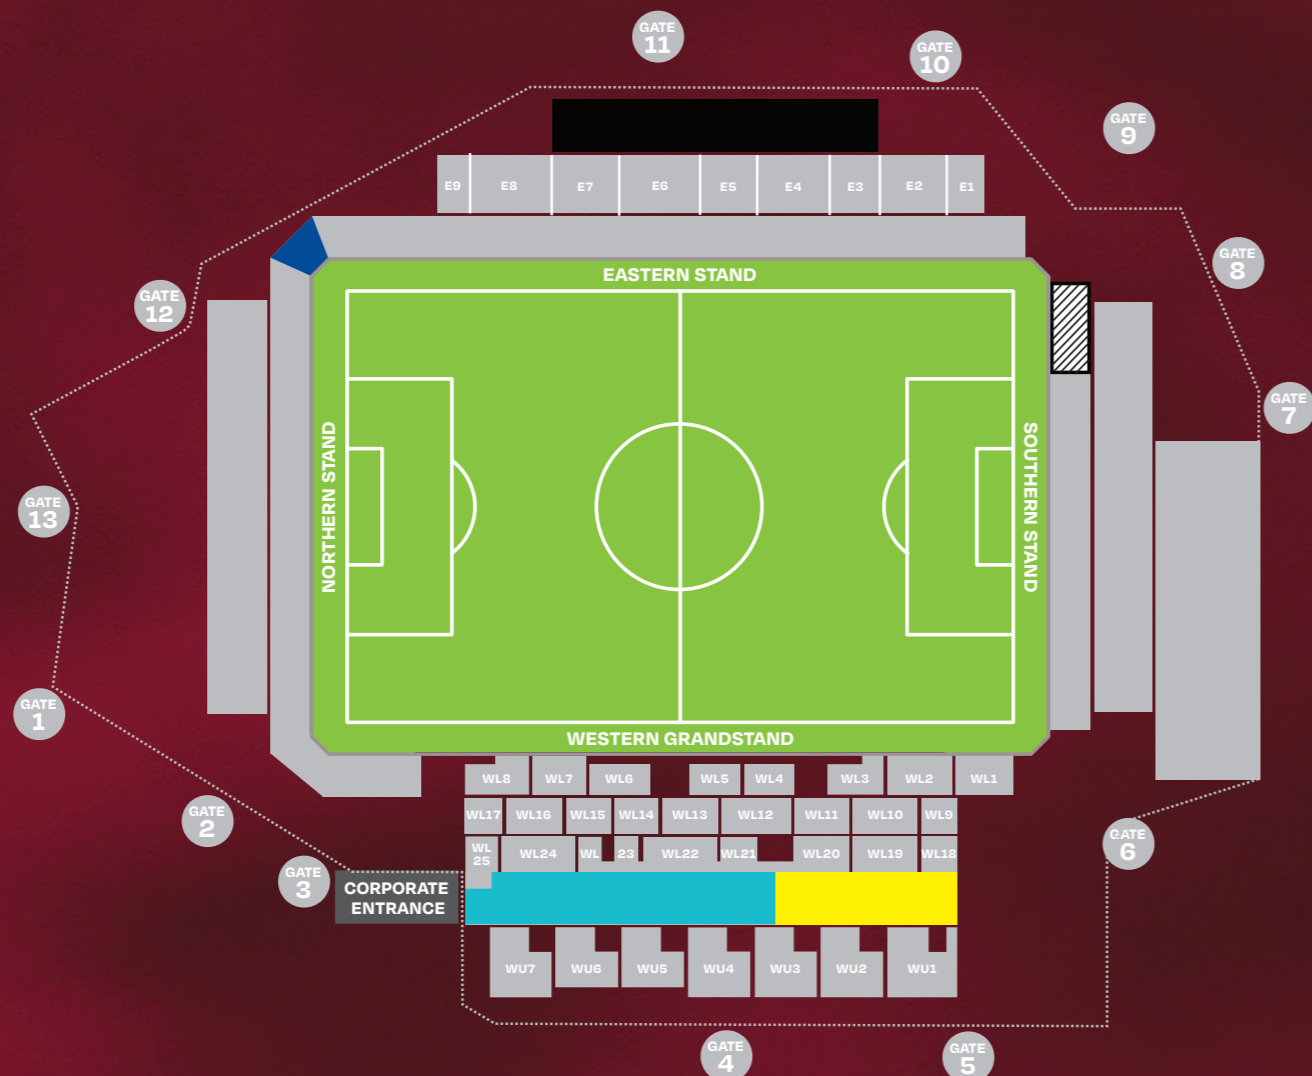

# Coopers Stadium Map

- Corporate Suites
- Comwire Club
- RAA Lounge
- Australian Outdoor Living Deck

Please see below the fixtures and tiering for the 2024/25 season.

Round	Date	Kickoff	Opponent	Tier
2	Saturday, 26 October 2024	4:30 PM	Central Coast Mariners	1
4	Saturday, 9 November 2024	7:05 PM	Western United	1
6	Friday, 29 November 2024	7:05 PM	Perth Glory	2
9	Friday, 20 December 2024	7:05 PM	Sydney FC	2
10	Friday, 27 December 2024	7:05 PM	Western Sydney Wanderers	2
15	Saturday, 18 January 2025	7:05 PM	Melbourne Victory	Original Rivalry
16	Wednesday, 22 January 2025	7:00 PM	Auckland FC	2
18	Friday, 7 February 2025	7:05 PM	Melbourne City	1
19	Saturday, 15 February 2025	7:05 PM	Newcastle Jets	2
22	Saturday, 8 March 2025	4:30 PM	Brisbane Roar	2
23	Friday, 14 March 2025	7:05 PM	Macarthur FC	2
25	Saturday, 5 April 2025	7:05 PM	Sydney FC	1
27	Friday, 18 April 2025	7:05 PM	Wellington Phoenix	1